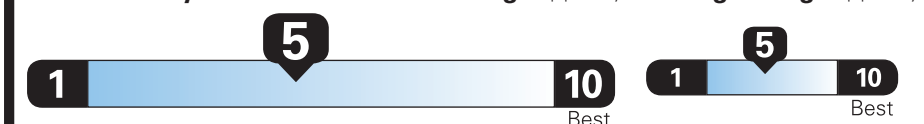

Fuel Economy & Greenhouse Gas Rating (tailpipe only) Smog Rating (tailpipe only)

This vehicle emits 361 grams CO₂ per mile. The best emits 0 grams per mile (tailpipe only). Producing and distributing fuel also create emissions; learn more at fueleconomy.gov.

Actual results will vary for many reasons, including driving conditions and how you drive and maintain your vehicle. The average new vehicle gets 27 MPG and costs $6,500 to fuel over 5 years. Cost estimates are based on 15,000 miles per year at $2.35 per gallon. MPG is miles per gasoline gallon equivalent. Vehicle emissions are a significant cause of climate change and smog.

fueleconomy.gov

Calculate personalized estimates and compare vehicles

GOVERNMENT 5-STAR SAFETY RATINGS

Overall Vehicle Score ★★★★★

Based on the combined ratings of frontal, side and rollover. Should ONLY be compared to other vehicles of similar size and weight.

Frontal Crash Driver Passenger ★★★★★

Based on the risk of injury in a frontal impact. Should ONLY be compared to other vehicles of similar size and weight.

Side Crash Front seat Rear seat ★★★★★

Based on the risk of injury in a side impact.

Rollover ★★★★★

Based on the risk of rollover in a single-vehicle crash.

Star ratings range from 1 to 5 stars (★★★★★), with 5 being the highest.

Source: National Highway Traffic Safety Administration (NHTSA).

www.safercar.gov or 1-888-327-4236

5LMCJ1C98NUL13252

THE LINCOLN WAY™ APP

Your Dashboard of Services & Features

Download the Lincoln Way app* and you can:

- Remotely start, lock and unlock your vehicle
- Locate your vehicle and check approximate fuel range
- Receive vehicle health alerts

The Lincoln Connect™ modem is active and sending vehicle data (e.g., diagnostics) to Lincoln. See in-vehicle Settings for connectivity options.

Lincoln Protect™

Insist on Lincoln Protect! The only extended service plan fully backed by Lincoln and honored at every Lincoln dealership in the U.S., Canada and Mexico. See your Lincoln dealer or visit www.LincolnOwner.com

WARNING: Operating, servicing and maintaining a passenger vehicle, pickup truck, van, or off-road vehicle can expose you to chemicals including engine exhaust, carbon monoxide, phthalates, and lead, which are known to the State of California to cause cancer and birth defects or other reproductive harm. To minimize exposure, avoid breathing exhaust, do not idle the engine except as necessary, service your vehicle in a well-ventilated area and wear gloves or wash your hands frequently when servicing your vehicle. For more information go to www.P65Warnings.ca.gov/passenger-vehicle.

SCAN OR TEXT 5LNUL13252 TO 59173

Msg & Data rates may apply. Text HELP for help

www.lincoln.com/help/privacy-terms/

RAMP ONE	CR2L	CONVOY
RAMP TWO	ITEM #: 26-114X O/T 2	

TOTAL MSRP $44,410.00

LINCOLN AUTOMOTIVE FINANCIAL SERVICES

Whether you decide to lease or finance your vehicle, you'll find the choices that are right for you. See your Lincoln Dealer for details or visit www.lincolnafs.com.

NC172 N RD 2X 230 000204 03 17 22