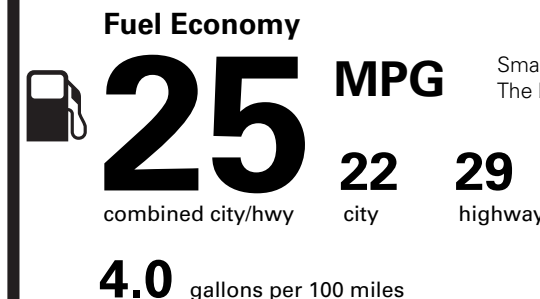

FUNCTIONAL

- 8" LCD CNTR STK TOUCHSCRN
- BLIND SPOT INFORMATION SYS
- CABIN PARTICULATE AND ODOR FILTER
- CROSS-TRAFFIC ALERT
- INTELL ACCESS W/PUSH START
- LANE-KEEPING SYSTEM
- LINCOLN CONNECT™ - 4G MODEM WITH WIFI CAPABILITY
- LINCOLN DRIVE MODES
- REAR PARKING SENSORS
- REMOTE START
- SYNC® 3

SAFETY/SECURITY

- ADVANCETRAC™ WITH RSC
- AIRBAGS - SIDE IMPACT / CURTAINS
- AIRBAGS-DRVR&PASS KNEE
- AIRBAGS-DUAL-STAGE FRONT
- AUTO HIGH BEAMS
- PASSIVE ANTI-THEFT SECURILOCK SYSTEM
- PRE-COLLISION ASSIST W/AEB
- SOS POST CRASH SYSTEM

WARRANTY

- 4YR/50K MILE WARRANTY
- 4YR/50K PICKUPDELIVERY SVC
- 6YR/70K MI POWERTRAIN WARR

INCLUDED ON THIS VEHICLE

(MSRP)

EQUIPMENT GROUP 101A

2,550.00

- CONVENIENCE PACKAGE
- VOICE-ACTIVATED NAVIGATION
- ELEMENTS PACKAGE
- HEATED/VENTILATED D/P SEATS
- HEATED REAR SEATS
- HEATED STEERING WHEEL
- RAIN SENSING WIPERS
- WINDSHIELD WIPER DE-ICER

OPTIONAL EQUIPMENT/OTHER

- 2022 MODEL YEAR
- PRISTINE WHITE MET 3C 695.00
- 225/55R19 99V A/S BSW TIRES
- 17" MINI SPARE WHEEL W/TIRE 150.00
- PREMIUM PACKAGE 3,450.00
- . PANORAMIC VISTA RF W/PWR SHAD
- . LEATHER-WRAPPED STRG WHEEL
- . 19" PREM PAINTED ALUM WHEEL

PRICE INFORMATION

BASE PRICE	$36,370.00
TOTAL OPTIONS/OTHER	6,845.00
TOTAL VEHICLE & OPTIONS/OTHER	43,215.00
DESTINATION & DELIVERY	1,195.00

EPA DOT Fuel Economy and Environment

Gasoline Vehicle

Small SUVs range from 14 to 129 MPG. The best vehicle rates 142 MPGe.

You spend **$500** more in fuel costs over 5 years compared to the average new vehicle.

Annual fuel cost **$1,400**